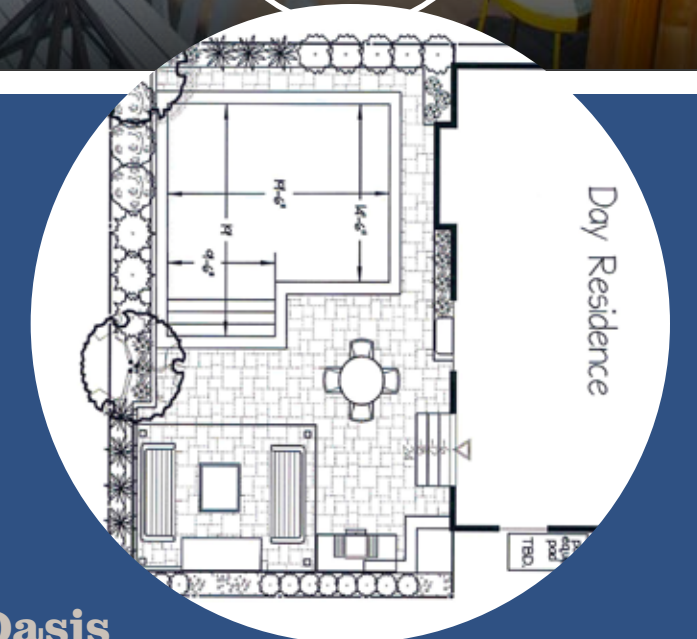

The Day's Small Yard Oasis 14' X 19' SQUARE I

This inground pool is the perfect example of how a smaller backyard can appear much larger and more inviting with the right shape and style. By making use of this backyard's corner, the area remains spacious and welcomes outdoor entertaining. The interior vinyl over steel steps

preserve the space around the pool deck so there is still plenty of room for hosting friends and family. The poolside cabana provides a space to sit back and relax once you're done floating the afternoon away in this luxurious retreat.