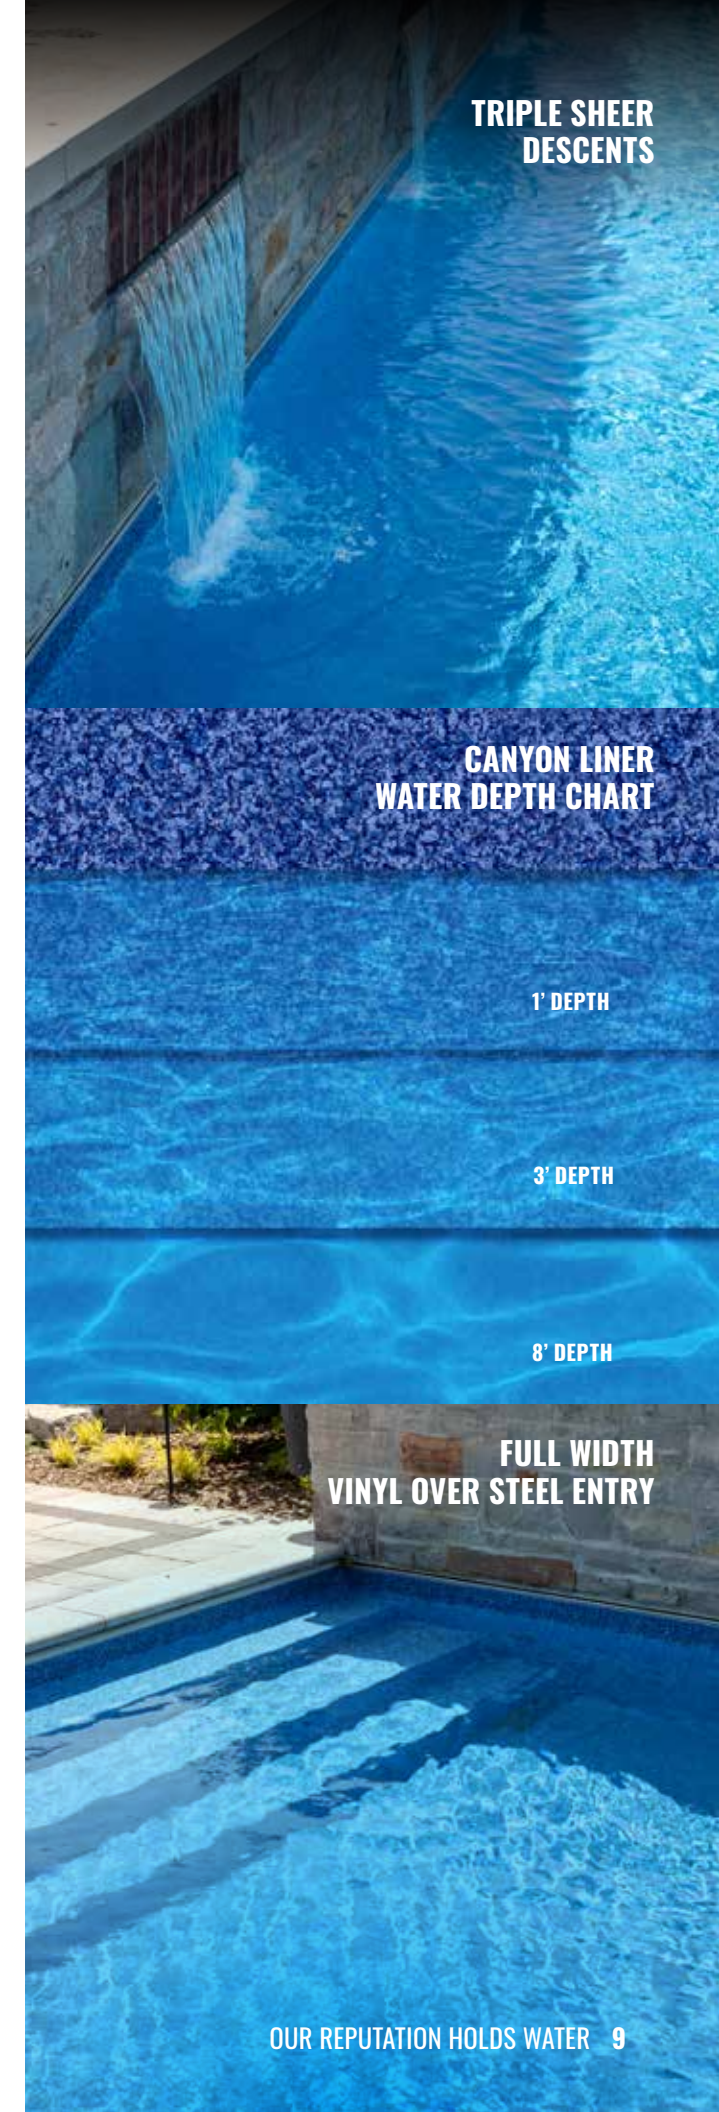

TRIPLE SHEER DESCENTS

CANYON LINER WATER DEPTH CHART

1' DEPTH

3' DEPTH

8' DEPTH

FULL WIDTH VINYL OVER STEEL ENTRY