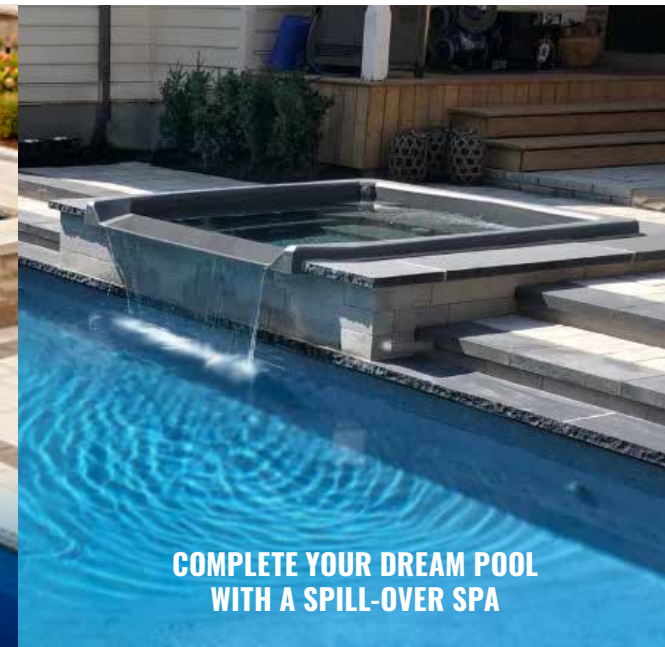

Our online Water Colour Selector can help you visualize how different liner colours react differently when water is added.

Visit [boldtpools.ca/liner-home](http://boldtpools.ca/liner-home)

**Create A Beach Look & Feel By Choosing A Tan Or Stone Liner**

REPLICATE THE BUBBLING THAT OCCURS IN A NATURAL HOT SPRING

ENJOY THE SOOTHING SOUNDS OF SHEER DESCENTS

RELAX IN A POOLSIDE SPA COMPLETE WITH A DUAL SHEER DESCENT WATER FEATURE

COMPLETE YOUR DREAM POOL WITH A SPILL-OVER SPA