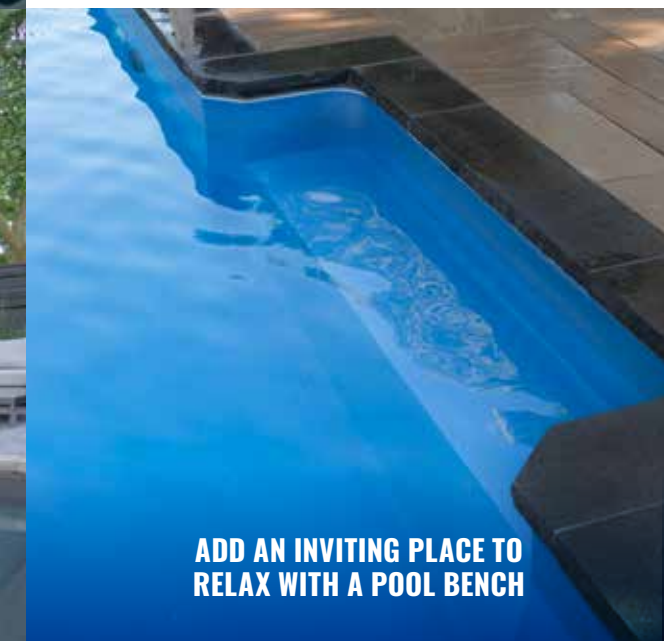

# 8 ADD YOUR FEATURES

**DECK JETS**

**MULTIPLE SHEER DESCENTS**

**MULTI-COLOUR LIGHTING**

**Add Elegance & Beauty With A Water Feature & Lighting**

Bring the natural effects of a serene waterfall from nature to your backyard.

SECURE YOUR POOL WITH AN AUTO-COVER

TURN YOUR POOL INTO YOUR FAVOURITE NEW PLACE TO RUN

CONSIDER AN OUTDOOR ENTERTAINMENT SPACE

ADD AN INVITING PLACE TO RELAX WITH A POOL BENCH

CREATE YOUR SUNDECK A SPOT TO GATHER