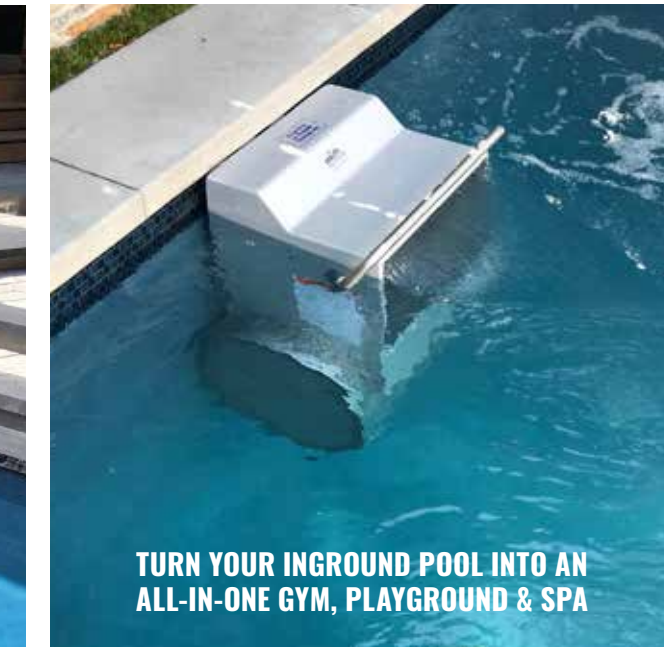

REPLICATE THE BUBBLING THAT OCCURS IN A NATURAL HOT SPRING

ENJOY THE SOOTHING SOUNDS OF SHEER DESCENTS

RELAX IN A POOLSIDE SPA COMPLETE WITH A DUAL SHEER DESCENT WATER FEATURE

COMPLETE YOUR DREAM POOL WITH A SPILL-OVER SPA

TURN YOUR INGROUND POOL INTO AN ALL-IN-ONE GYM, PLAYGROUND & SPA

ENDLESS POOLS®  
POOL FEATURES

fastlane  
swim machine