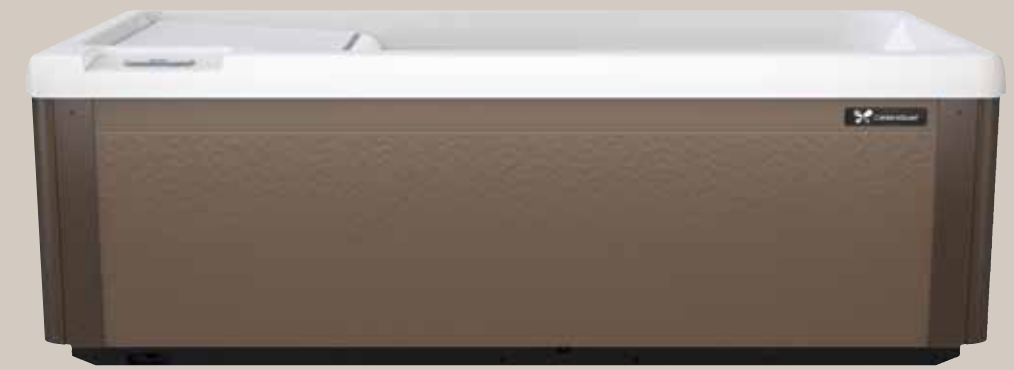

CREATE YOUR OWN BACKYARD OASIS

A hot tub is the solution for a cozy and comfortable way to gather and connect that your family and friends will enjoy. The best part about family time in the hot tub is that it forces everyone to unplug, if even for 20 minutes, and actually interact in person. For less than the cost of an average vacation, you can have a backyard oasis to enjoy with your loved ones every day for years to come.

Enjoy a simpler, cleaner way to hot tub with the Fresh Water Salt System. Maintenance is easy, keeps your water cleaner, softer, and more natural.

NEW!
REFLECTION ROOM SAUNA

Transform Tension Into Rejuvenation
With seating options from 2-8, you're sure to find the perfect fit for you.

NEW!

Cold Plunge Therapy Tub
Hot & Cold Therapy In Perfect Harmony

This invigorating wellness practice alternates warm water hydrotherapy with bracing cold to deliver a range of health benefits, from boosting your immune system and reducing inflammation to enhancing sleep and building resilience to stress.

MASTER THE ART OF WELL-BEING

In a world that never slows down, we are constantly seeking new ways to relax and rejuvenate. A sauna can help recover muscles faster after physical activity, provide deep relaxation and also help to detoxify the body by opening pores and increasing sweat production. Control your Sauna from your phone and have it ready when you come home from a workout or after a challenging day at work.