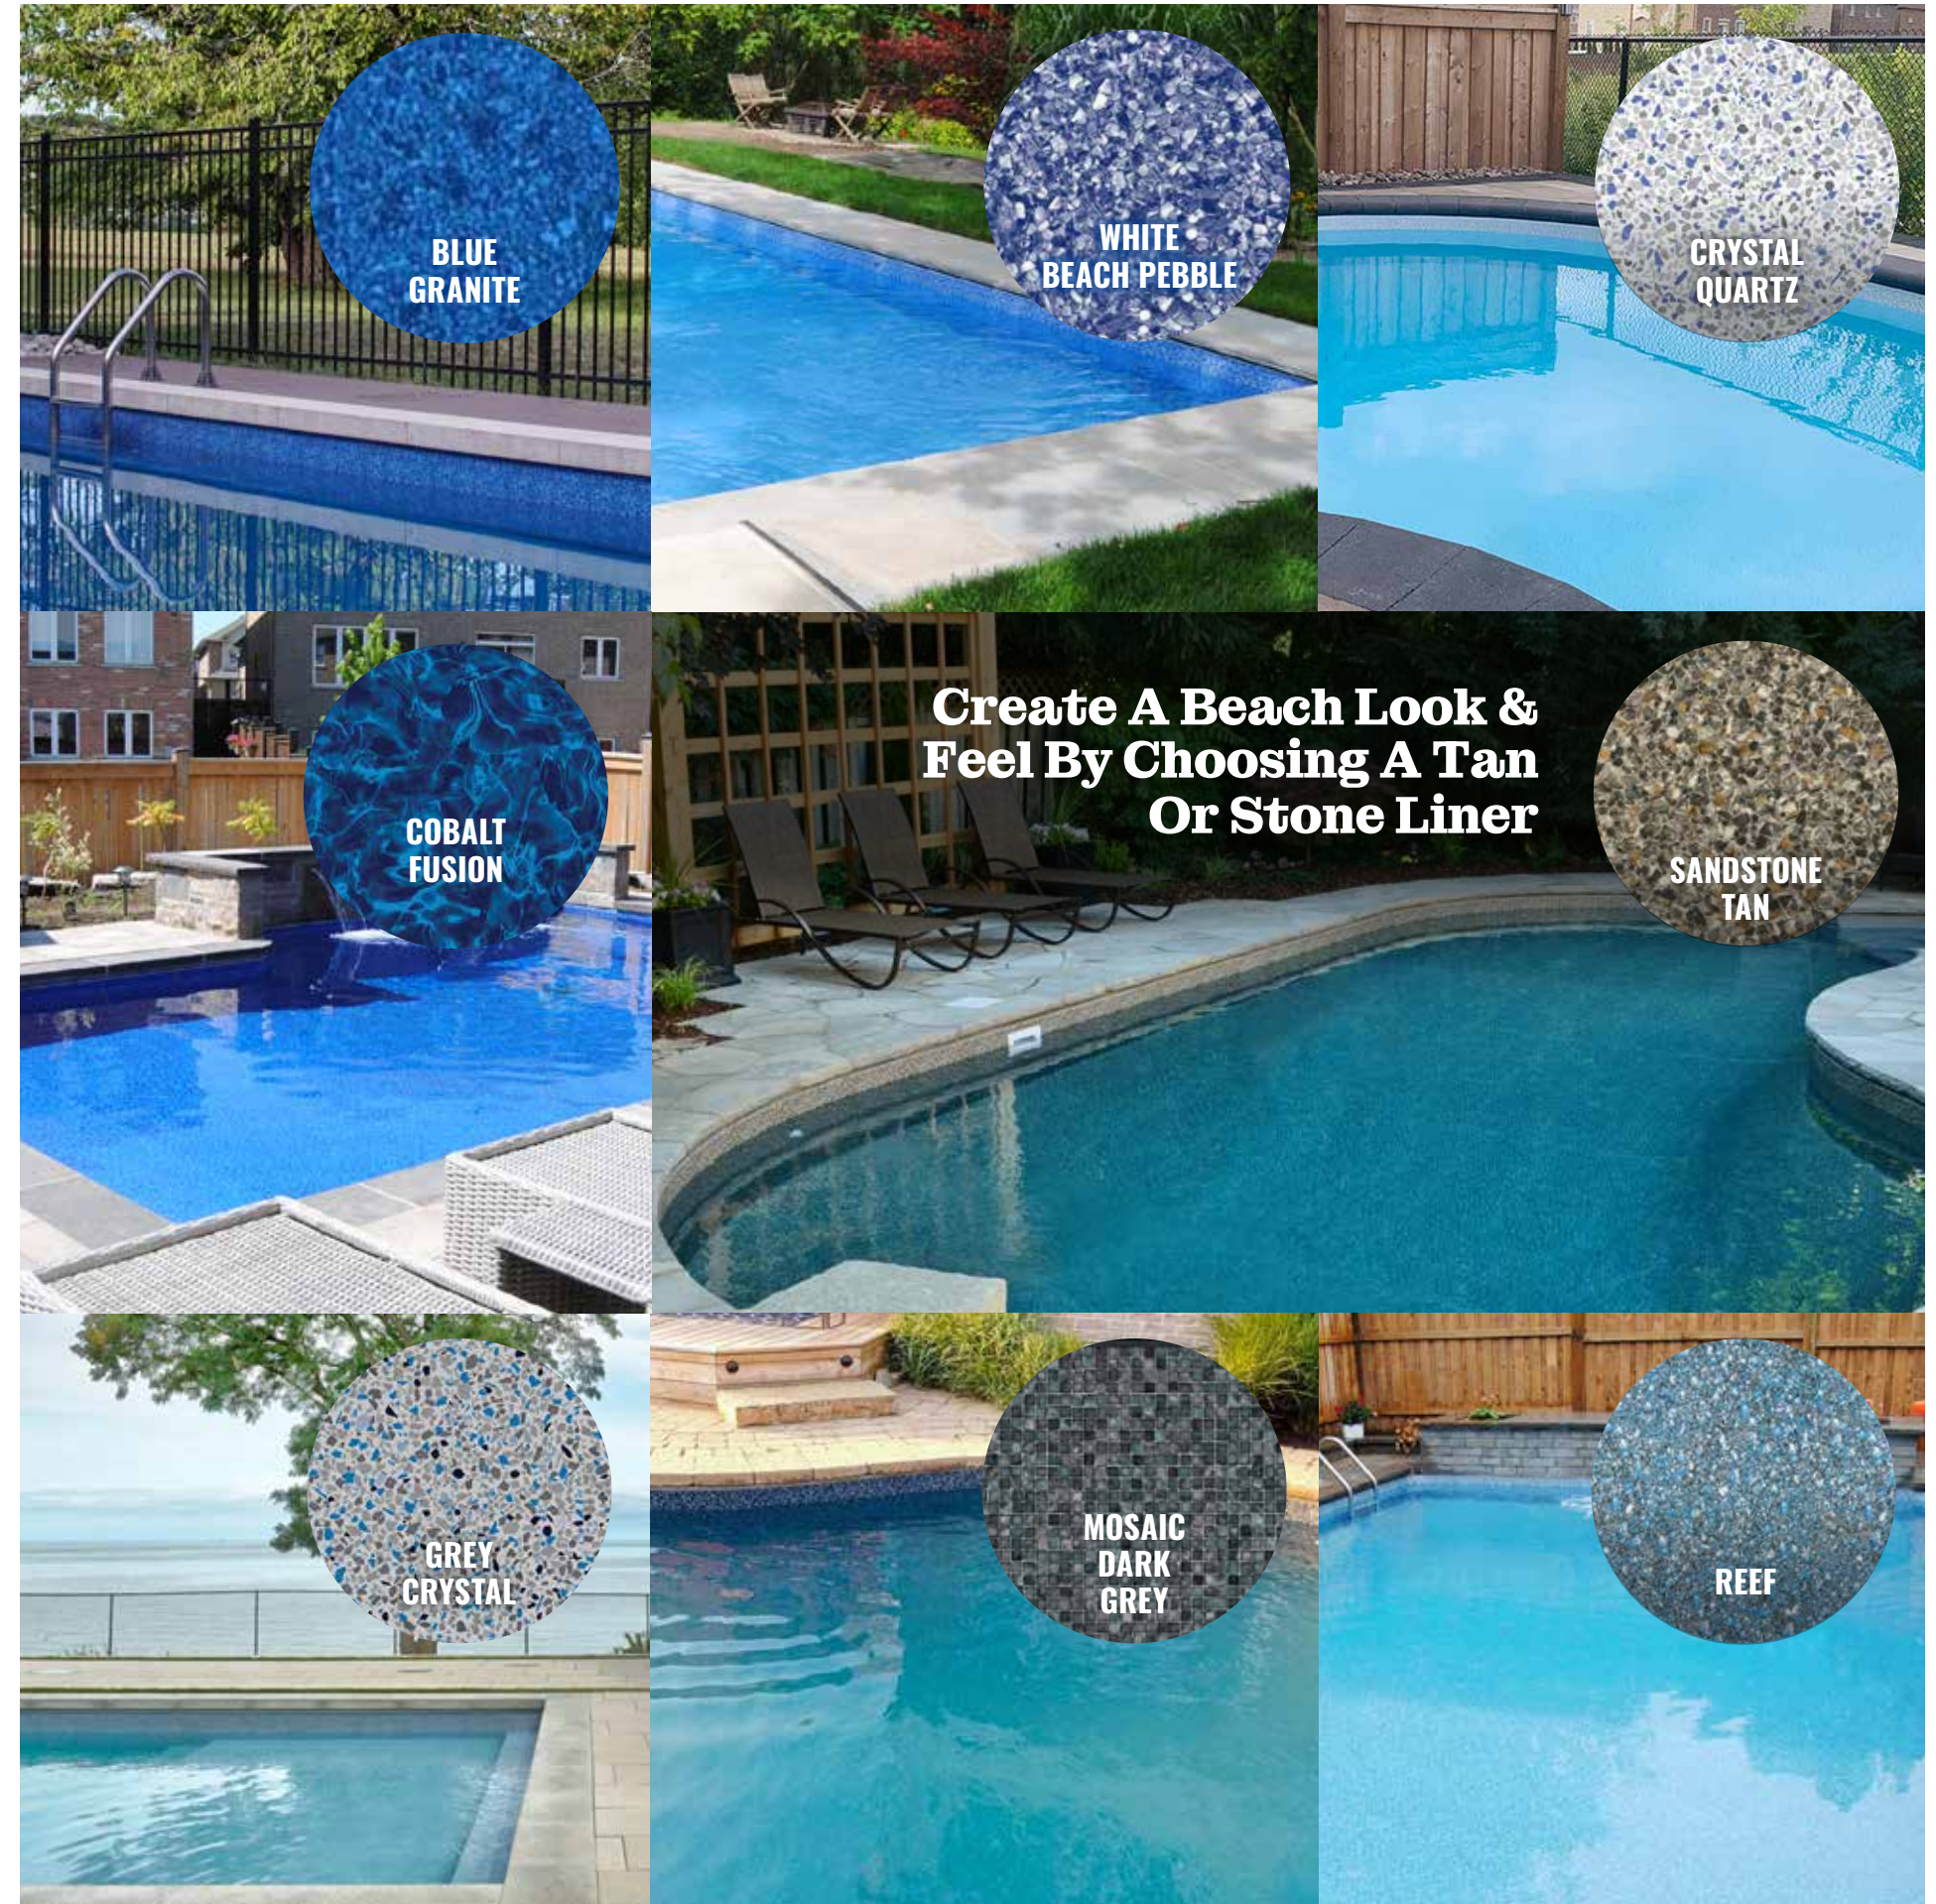

Create A Beach Look & Feel By Choosing A Tan Or Stone Liner