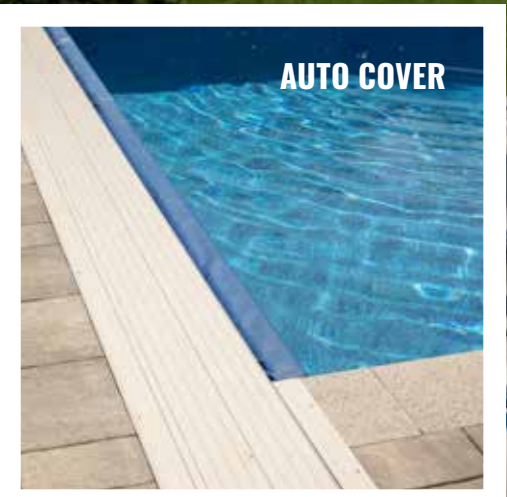

AUTO COVER

the cimenski's INVITING OASIS

There is nothing like a large, inground pool in a serene backyard!

Prepare to elevate leisure experience with the magnificent 18' x 40' Rectangle Sports Pool, meticulously designed to cater to an active lifestyle while providing the utmost in comfort and style.

Crafted to perfection, this pool boasts a spacious layout offering ample room for swimming, playing, and lounging. This pool is designed to provide the ideal setting for all your recreational needs.

Equipped with three Powerful Return Jets, our sports pool ensures optimal water circulation, creating a smooth and consistent swim experience. The built-in step, spanning a generous 18" In Full-Width Vinyl Over Steel construction, guarantees easy access in and out of the pool, enhancing safety and convenience for swimmers of all ages.

Illuminate your aquatic adventures with the brilliance of Four LED Lights, casting a vibrant glow over

the water and setting the stage for unforgettable evenings spent poolside. From energetic workouts to tranquil relaxation, the Cimenski's 18' x 40' Rectangle Sports Pool offers versatility and luxury in equal measure. The Cimenski's family can experience the perfect blend of functionality and elegance - where every dip celebrates health, happiness, and leisure.

I am absolutely thrilled to share my exceptional experience with Brice's amazing pool installation team, including Jim, Ted, and Lukas, that will make my backyard dreams a reality. From start to finish, they exceeded all my expectations, leaving me with a stunning and functional pool that will become the heart of my home. Beyond their technical expertise, the team members were polite, courteous, and approachable. They readily addressed any questions or concerns I had, and their friendly demeanor made the entire experience enjoyable.