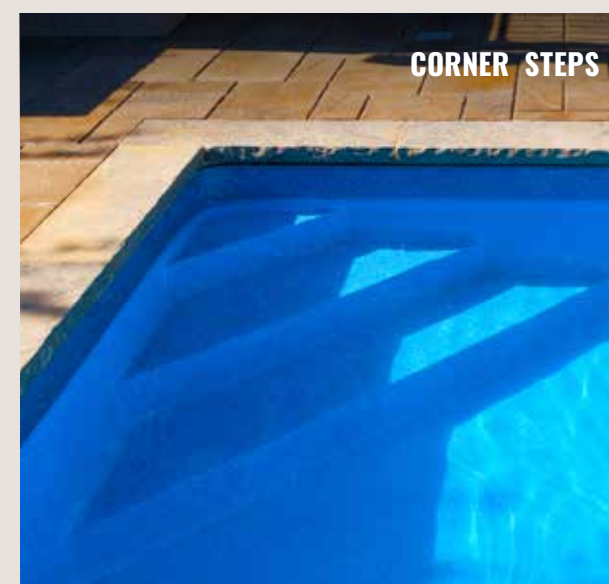

Vinyl Over Steel Steps

Considering vinyl over steel steps? Speak to an expert today to get a custom entrance into your backyard oasis. Make something entirely your own by adding a bench, sun ledge or custom shape.