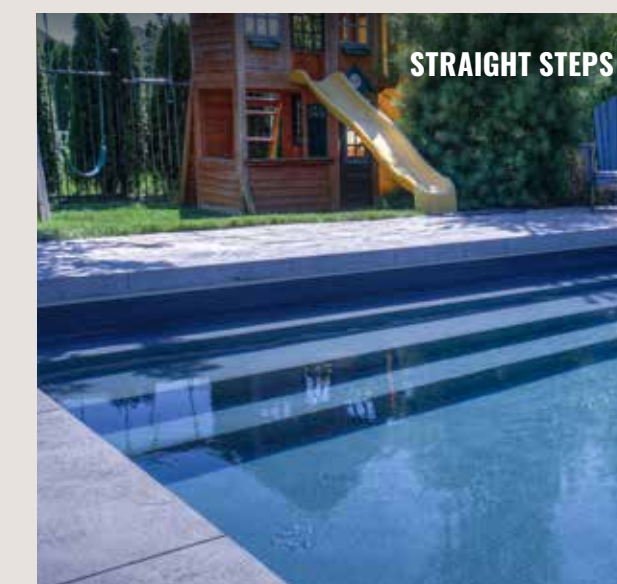

Vinyl Over Steel Steps

Considering vinyl over steel steps? Speak to an expert today to get a custom entrance into your backyard oasis. Make something entirely your own by adding a bench, sun ledge or custom shape.