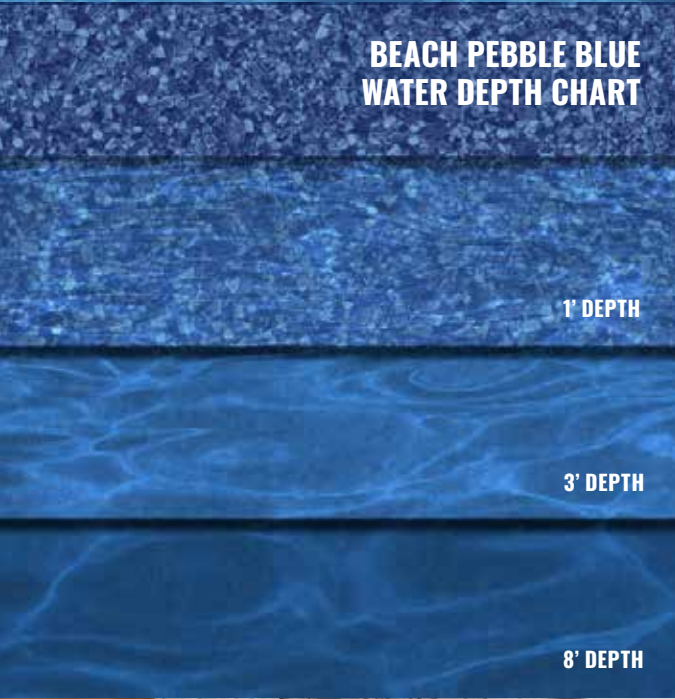

SUN LEDGE WITH LOUNGERS

1' DEPTH

3' DEPTH

8' DEPTH