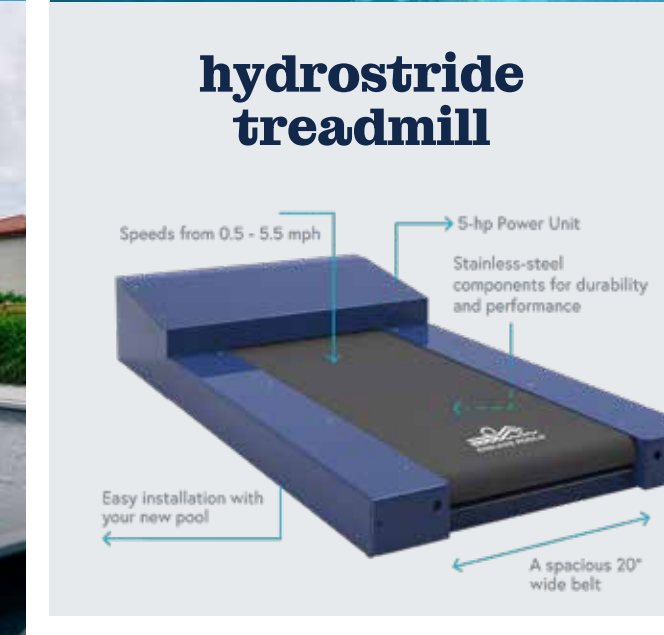

TURN YOUR INGROUND POOL INTO AN ALL-IN-ONE GYM, PLAYGROUND & SPA