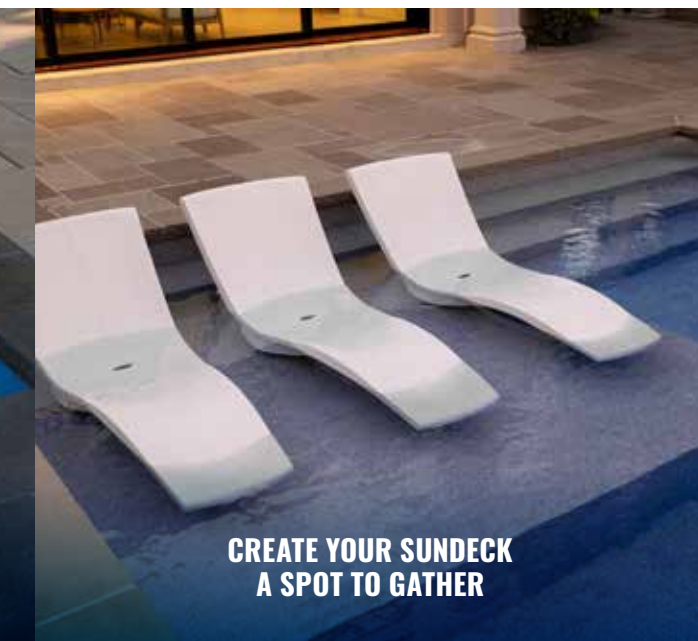

# 8 ADD YOUR FEATURES

**DECK JETS**

**MULTIPLE SHEER DESCENTS**

**MULTI-COLOUR LIGHTING**

**Add Elegance & Beauty With A Water Feature & Lighting**

Bring the natural effects of a serene waterfall from nature to your backyard.

SECURE YOUR POOL WITH AN AUTO-COVER

TURN YOUR POOL INTO YOUR FAVOURITE NEW PLACE TO RUN

CONSIDER AN OUTDOOR ENTERTAINMENT SPACE

ADD AN INVITING PLACE TO RELAX WITH A POOL BENCH

CREATE YOUR SUNDECK A SPOT TO GATHER