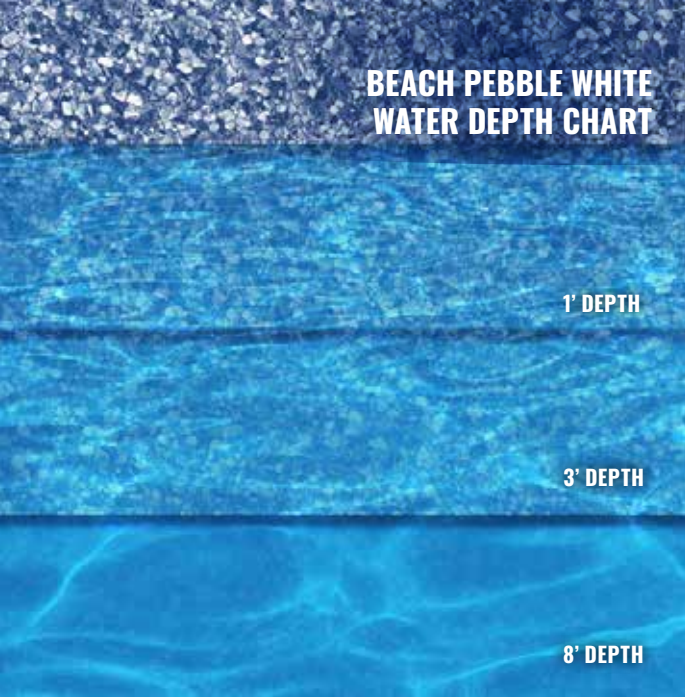

BEACH PEBBLE WHITE
WATER DEPTH CHART

1' DEPTH

3' DEPTH

8' DEPTH